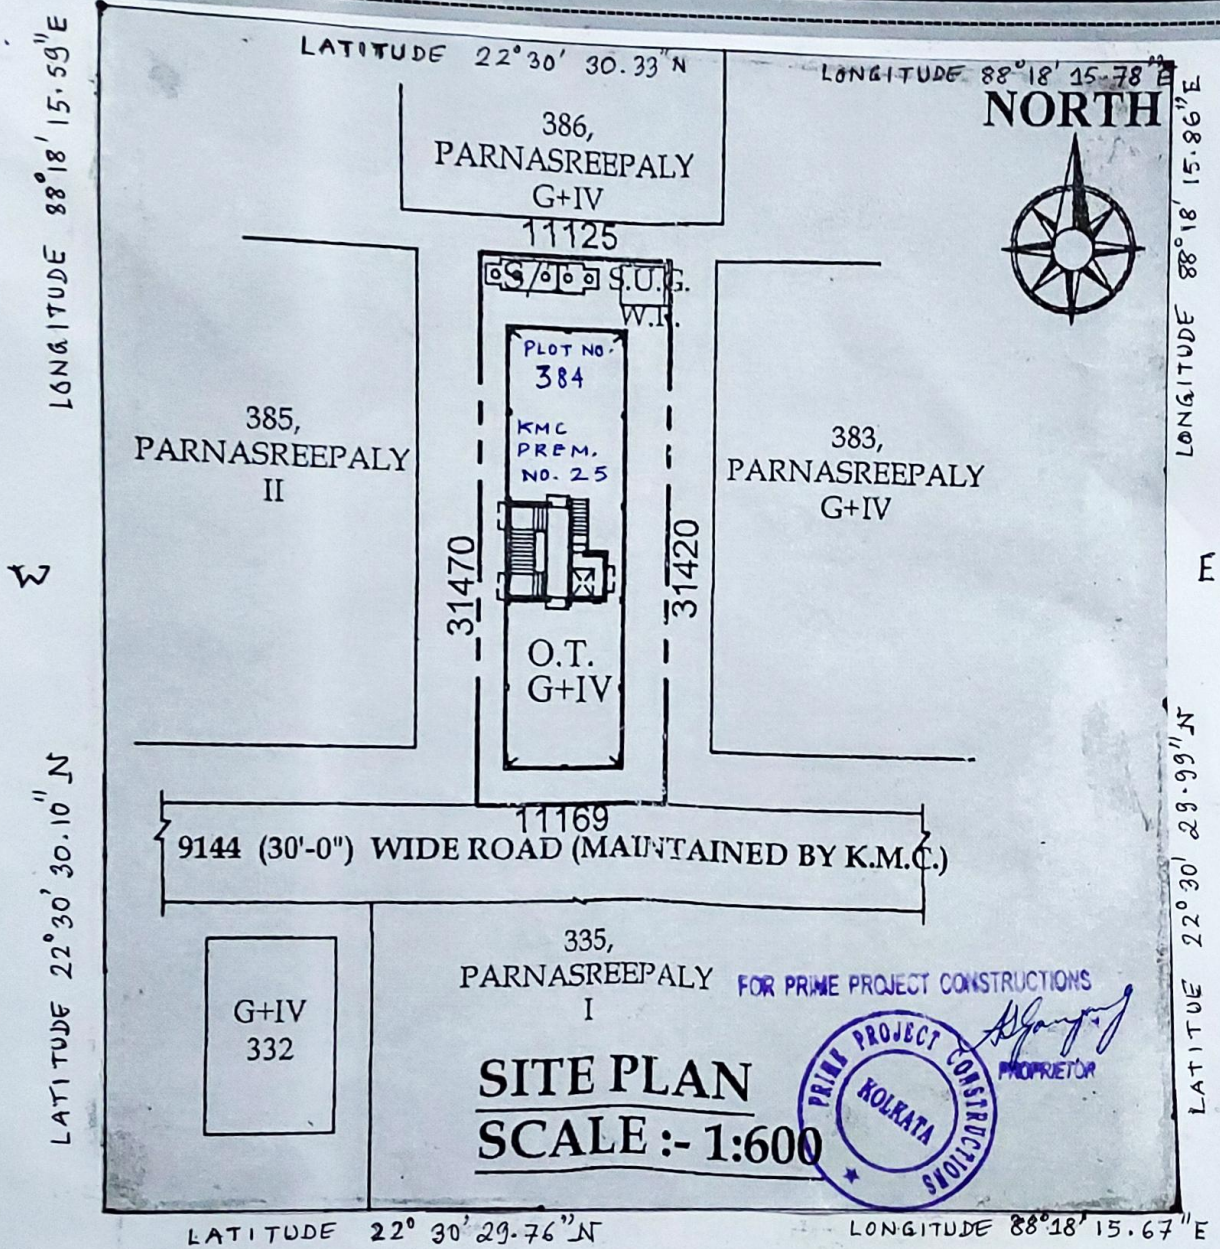

PRIME PROJECT CONSTRUCTIONS

423, PARNASREE, KOLKATA - 700 060.
Phone: 2407 9389, Mob.: 9830258924

SITE PLAN

SCALE :- 1:600

[Signature]
PROPRIETOR

S

FOR PRIME PROJECT CONSTRUCTIONS
[Signature]
PROPRIETOR